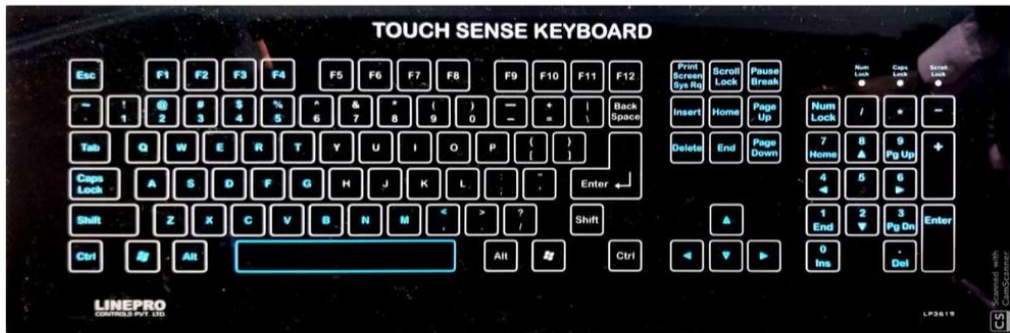

## Full fledge keypad

Linepro has developed Full fledge keypad with EL (Electroluminescence) technology.